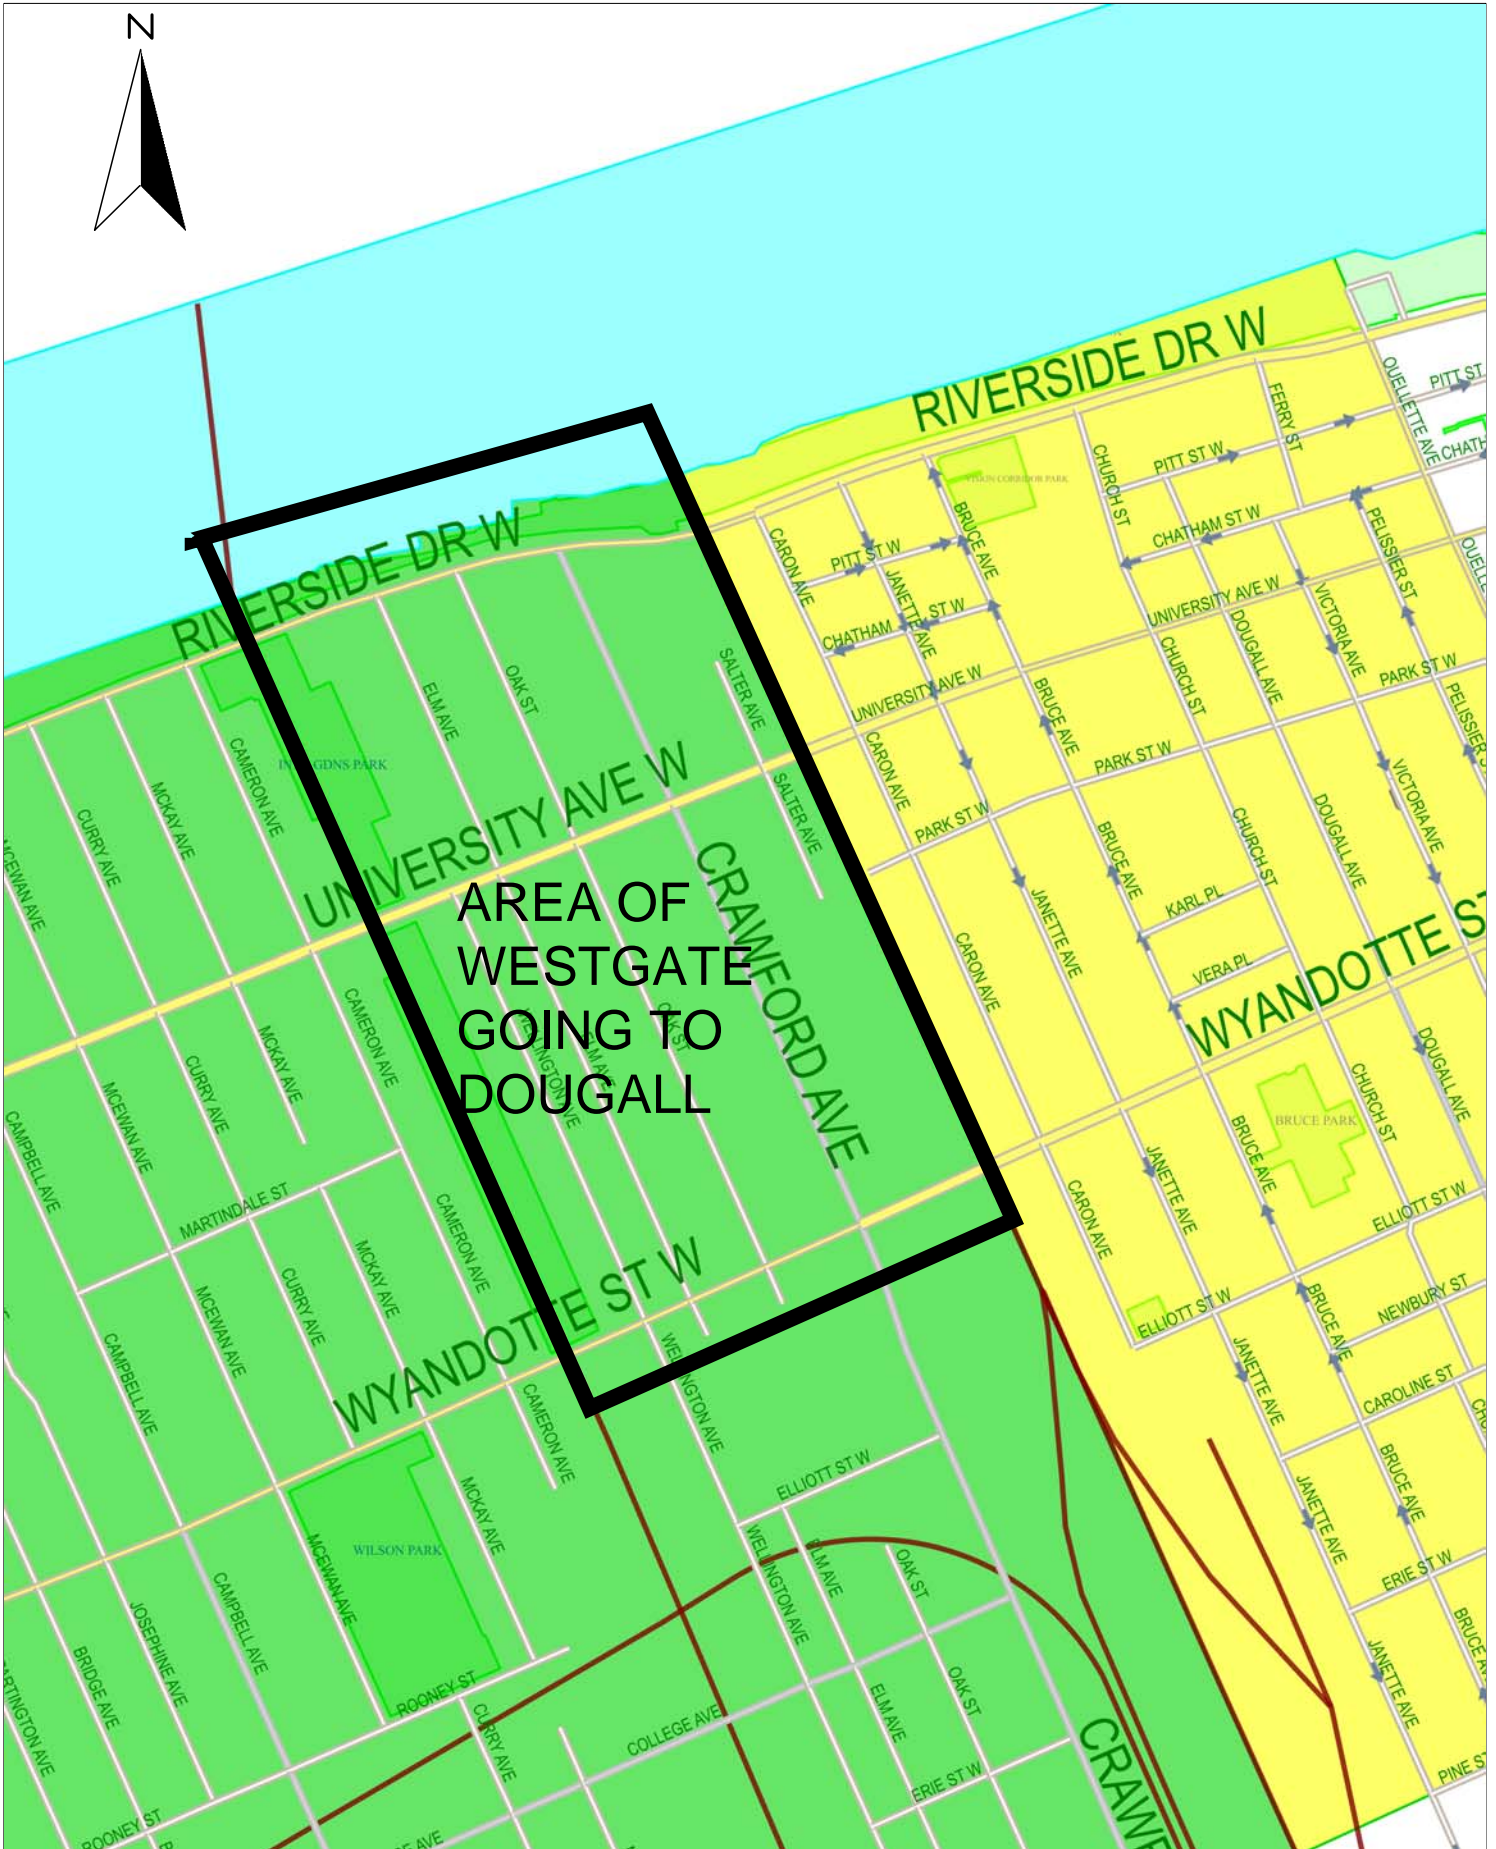

# WGPS to DOUG

AREA OF  
WESTGATE  
GOING TO  
DOUGALL

Scale = 1 : 8490

FEB 2019